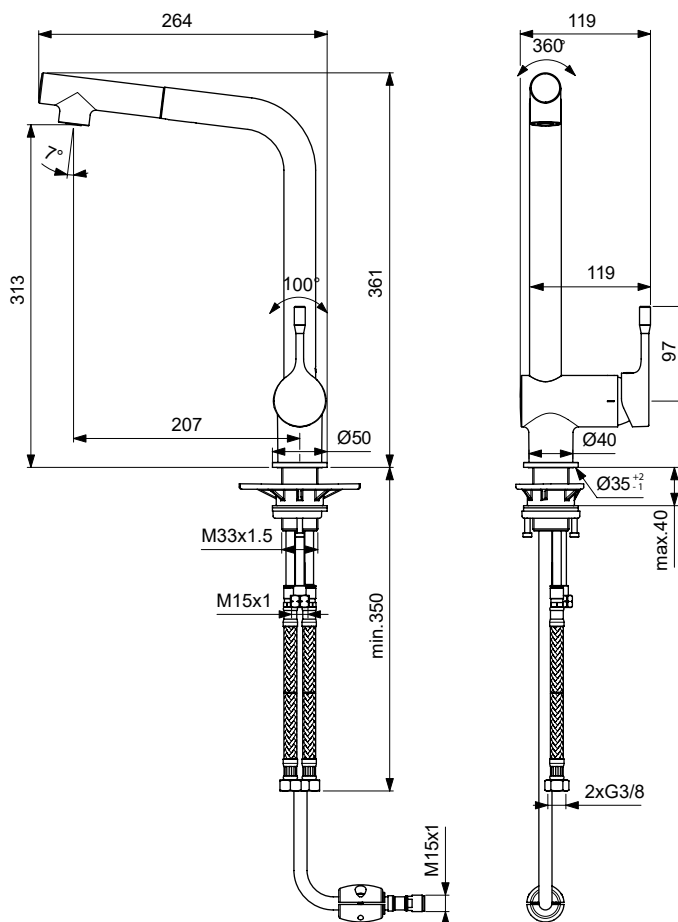

### Sink mixer with pull-out 1-funct. spray

Brass body with pull-out 1-functional spray; Metal handle with red and blue colour indication - printed on handle; Cold start indication in central position; Hidden aerator; 38 mm cartridge FirmaFlow® with hot water limiter + Click technology; Flexible hoses PEX G3/8"; Easy-Fix system for installation with centering & sealing ring; Finish: Chrome; Packaging: picture box; Comply with EN817

#### More product details:

Type:	Pull-out
Mounting:	Deck mounted
Operation Type:	Single Lever
Accreditations:	DIN EN 817; DIN 4109 Gruppe 1
Operation Pressure (bar):	3
Flow Rate (litre):	9
Tap Holes:	1
Net Weight (kg):	1.94
Material:	Chrome plated brass
Height (mm):	361

Width (mm):	119
Depth (mm):	264
Shape:	Round
Certificate Number:	EN 817
Installation:	Deck mounted